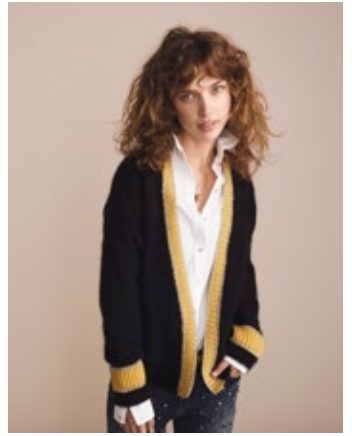

CARDIGAN 7S5346-7672
BLOUSE 2S2155-10743
JEANS 4S1636-10721BD