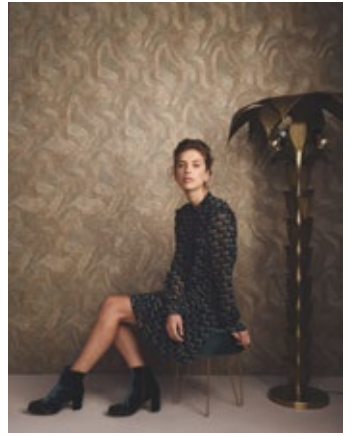

summum woman

WINTER 2018

JUMPSUIT 4S1654-10725, TOP 3S4224-30015

ITEMS COVER: SHIRT 3S4205-3995, TROUSERS 4S1644-10723, BAG 8S599-8273

JUMPSUIT 4S1654-10725

DRESS 5S984-10729

DRESS 5S984-10729

BOMBER 1S895-10757, SHIRT 3S4222-3997

BOMBER 1S895-10757, SHIRT 3S4222-3997, TROUSERS 4S1645-10725

BLAZER 1S900-3992, TOP 2S2137-10723, TROUSERS 4S1640-10752, BELT 8S604-8275

TOP 2S2137-10723, TROUSERS 4S1640-10752, BELT 8S604-8275

BLOUSE 2S2140-10728, SKIRT 6S1079-10746

BLOUSE 2S2145-10749, CARDIGAN 7S5380-7696

BLOUSE 2S2145-10749, JEANS 4S1632-10715BD

SHIRT 3S4205-3995
TROUSERS 4S1644-10723
BAG 8S599-8273

JUMPSUIT 4S1654-10725
TOP 3S4224-30015

JUMPSUIT 4S1654-10725

DRESS 5S984-10729

BOMBER 1S895-10757
SHIRT 3S4222-3997

BOMBER 1S895-10757
SHIRT 3S4222-3997
TROUSERS 4S1645-10725

BLAZER 1S900-3992
TOP 2S2137-10723
TROUSERS 4S1640-10752

TOP 2S2137-10723
TROUSERS 4S1640-10752
BELT 8S604-8275