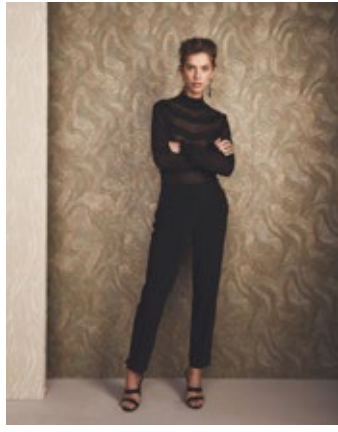

summum woman

WINTER 2018

JUMPSUIT 4S1654-10725, TOP 3S4224-30015

ITEMS COVER: SHIRT 3S4205-3995, TROUSERS 4S1644-10723, BAG 8S599-8273

JUMPSUIT 4S1654-10725

DRESS 5S984-10729

DRESS 5S984-10729

BOMBER 1S895-10757, SHIRT 3S4222-3997

BOMBER 1S895-10757
SHIRT 3S4222-3997

BOMBER 1S895-10757
SHIRT 3S4222-3997
TROUSERS 4S1645-10725

BLAZER 1S900-3992
TOP 2S2137-10723
TROUSERS 4S1640-10752

TOP 2S2137-10723
TROUSERS 4S1640-10752
BELT 8S604-8275

BLOUSE 2S2140-10728
SKIRT 6S1079-10746

TOP 7S5390-7699
TROUSERS 4S1645-10725

BLOUSE 2S2139-10730
TROUSERS 4S1644-10723

BLOUSE 2S2139-10730
BLAZER 1S907-10723
TROUSERS 4S1644-10723

DRESS 5S997-10750
SCARF 8S602-10727